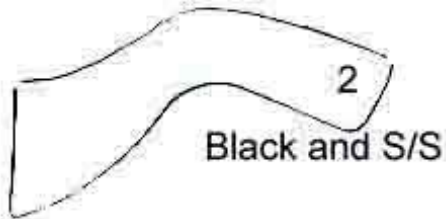

SPURS LIST

**RASP SPURS –
MENS AND LADIES**

**GOOSENECK 1" BAND.
STAINLESS STEEL. MENS, LADIES
AND YOUTH.**

**SMALL SWAN NECK 1" BAND.
LADIES AND YOUTH. NO. 7
NECK.**

**BLACK STEEL 1" BAND. LADIES
AND YOUTH. NO. 10 NECK.**

**SWAN NECK 1" BAND.
STAINLESS STEEL. MENS, LADIES
AND YOUTH. NO. 6 NECK.**

**1¼" BAND. BLACK. ALL
STAINLESS STEEL. MENS NO. 3
NECK.**

S/S = Stainless Steel
All Rowels are Stainless Steel