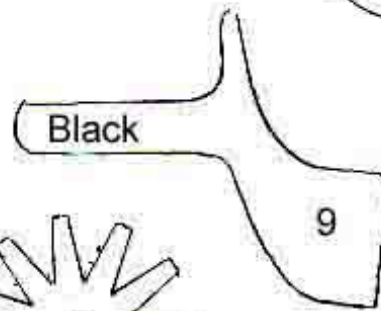

SPURS LIST

**RASP SPURS –
MENS AND LADIES**

**GOOSENECK 1" BAND.
STAINLESS STEEL. MENS, LADIES
AND YOUTH.**

**SMALL SWAN NECK 1" BAND.
LADIES AND YOUTH. NO. 7
NECK.**

**BLACK STEEL 1" BAND. LADIES
AND YOUTH. NO. 10 NECK.**

**SWAN NECK 1" BAND.
STAINLESS STEEL. MENS, LADIES
AND YOUTH. NO. 6 NECK.**

**1¼" BAND. BLACK. ALL
STAINLESS STEEL. MENS NO. 3
NECK.**

S/S = Stainless Steel
All Rowels are Stainless Steel