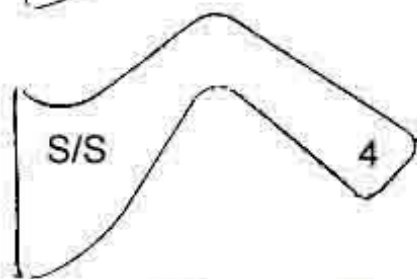

SPURS LIST

**RASP SPURS –
MENS AND LADIES**

**GOOSENECK 1" BAND.
STAINLESS STEEL. MENS, LADIES
AND YOUTH.**

**SMALL SWAN NECK 1" BAND.
LADIES AND YOUTH. NO. 7
NECK.**

**BLACK STEEL 1" BAND. LADIES
AND YOUTH. NO. 10 NECK.**

**SWAN NECK 1" BAND.
STAINLESS STEEL. MENS, LADIES
AND YOUTH. NO. 6 NECK.**

**1¼" BAND. BLACK. ALL
STAINLESS STEEL. MENS NO. 3
NECK.**

S/S = Stainless Steel
All Rowels are Stainless Steel