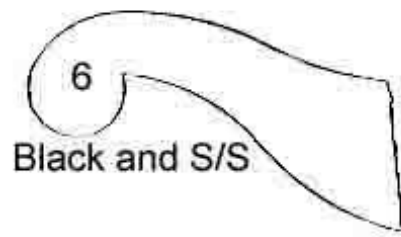

SPURS LIST

**RASP SPURS –
MENS AND LADIES**

**GOOSENECK 1" BAND.
STAINLESS STEEL. MENS, LADIES
AND YOUTH.**

**SMALL SWAN NECK 1" BAND.
LADIES AND YOUTH. NO. 7
NECK.**

**BLACK STEEL 1" BAND. LADIES
AND YOUTH. NO. 10 NECK.**

**SWAN NECK 1" BAND.
STAINLESS STEEL. MENS, LADIES
AND YOUTH. NO. 6 NECK.**

**1¼" BAND. BLACK. ALL
STAINLESS STEEL. MENS NO. 3
NECK.**

S/S = Stainless Steel
All Rowels are Stainless Steel