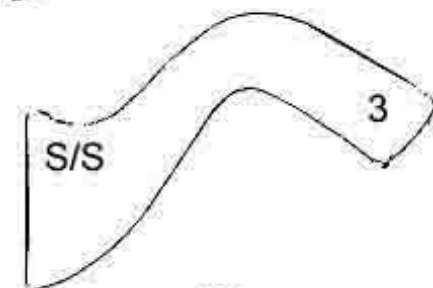

SPURS LIST

**RASP SPURS –
MENS AND LADIES**

**GOOSENECK 1" BAND.
STAINLESS STEEL. MENS, LADIES
AND YOUTH.**

**SMALL SWAN NECK 1" BAND.
LADIES AND YOUTH. NO. 7
NECK.**

**BLACK STEEL 1" BAND. LADIES
AND YOUTH. NO. 10 NECK.**

**SWAN NECK 1" BAND.
STAINLESS STEEL. MENS, LADIES
AND YOUTH. NO. 6 NECK.**

**1¼" BAND. BLACK. ALL
STAINLESS STEEL. MENS NO. 3
NECK.**

S/S = Stainless Steel
All Rowels are Stainless Steel