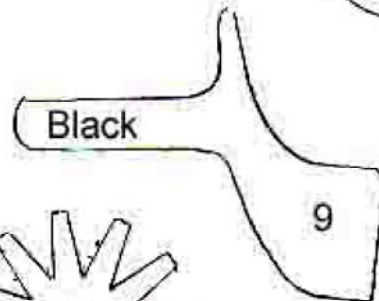

SPURS LIST

**BLACK STEEL 1" BAND.
STERLING SILVER INITIALS.
MENS, LADIES AND YOUTH. NO.
2 NECK.**

**GOOSENECK 1" BAND.
STAINLESS STEEL. MENS, LADIES
AND YOUTH.**

**SMALL SWAN NECK 1" BAND.
LADIES AND YOUTH. NO. 7
NECK.**

**BLACK STEEL 1" BAND. LADIES
AND YOUTH. NO. 10 NECK.**

**SWAN NECK 1" BAND.
STAINLESS STEEL. MENS, LADIES
AND YOUTH. NO. 6 NECK.**

**1 1/4" BAND. BLACK. ALL
STAINLESS STEEL. MENS NO. 3
NECK.**

S/S = Stainless Steel