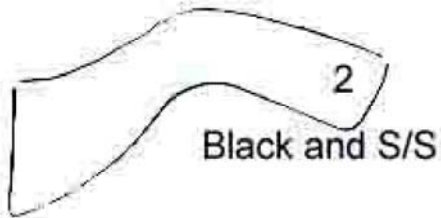

SPURS LIST

**BLACK STEEL 1" BAND.
STERLING SILVER INITIALS.
MENS, LADIES AND YOUTH. NO.
2 NECK.**

**GOOSENECK 1" BAND.
STAINLESS STEEL. MENS, LADIES
AND YOUTH.**

**SMALL SWAN NECK 1" BAND.
LADIES AND YOUTH. NO. 7
NECK.**

**BLACK STEEL 1" BAND. LADIES
AND YOUTH. NO. 10 NECK.**

**SWAN NECK 1" BAND.
STAINLESS STEEL. MENS, LADIES
AND YOUTH. NO. 6 NECK.**

**1 1/4" BAND. BLACK. ALL
STAINLESS STEEL. MENS NO. 3
NECK.**

S/S = Stainless Steel